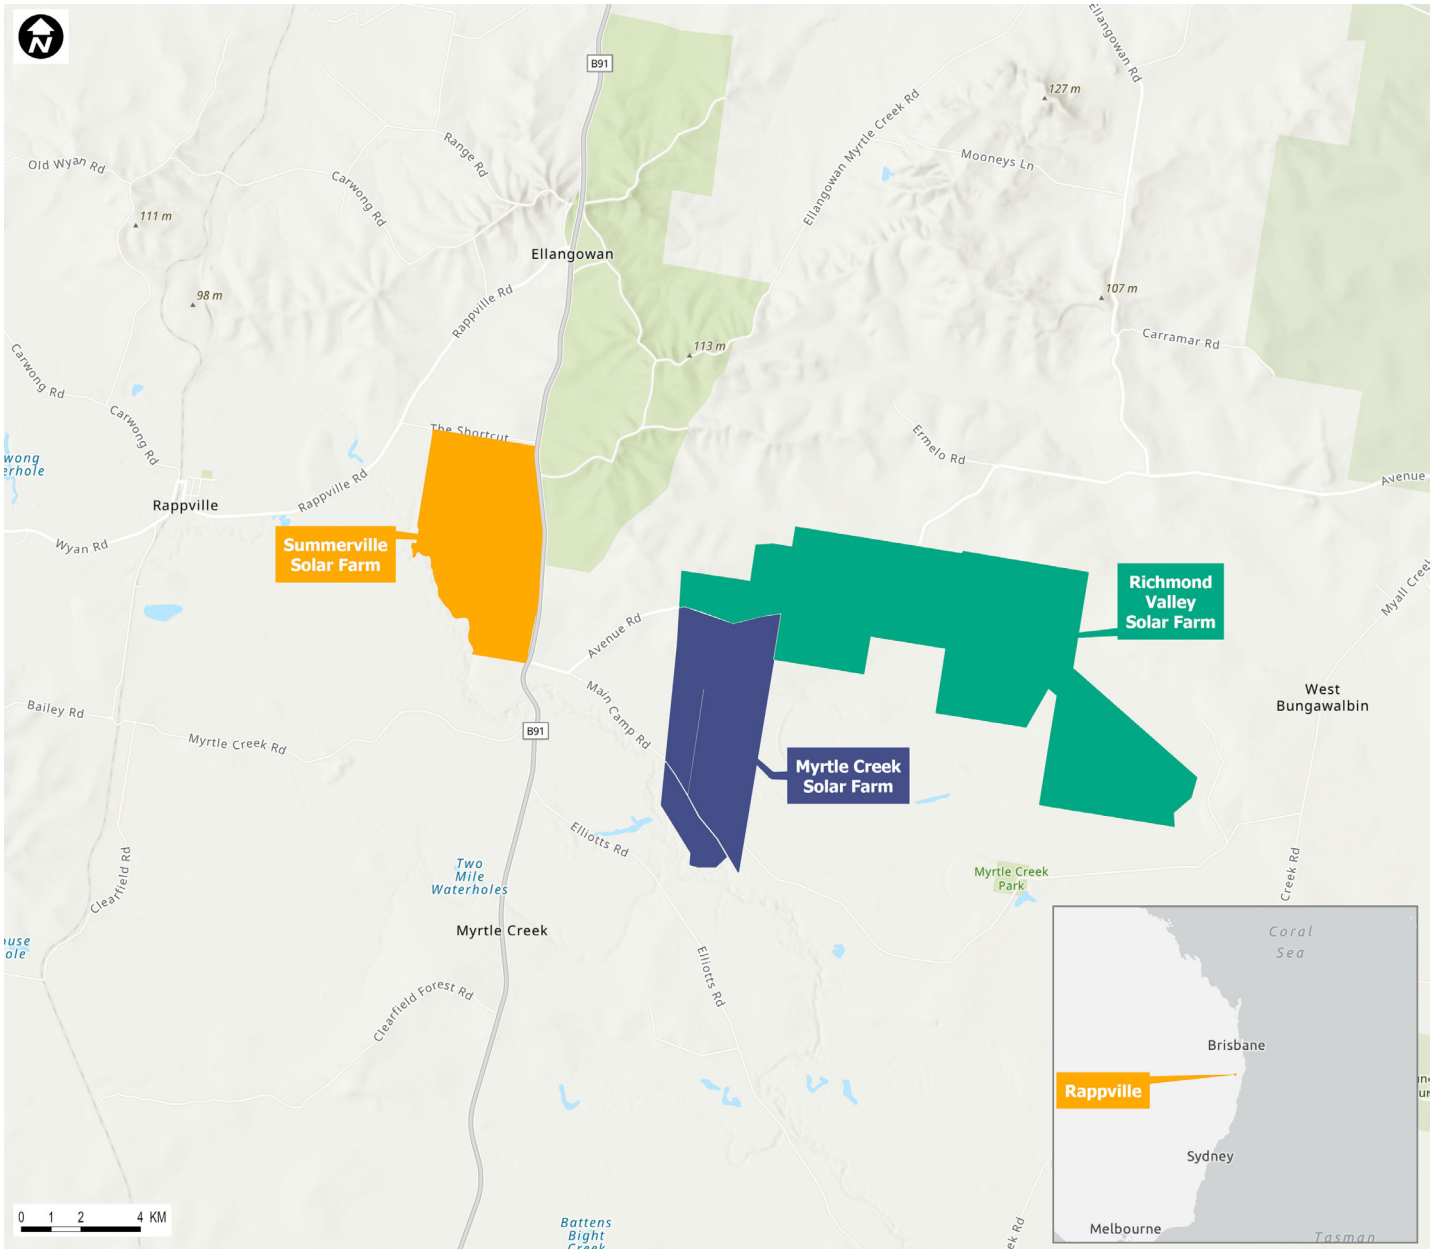

There are three Solar Farms currently being developed within the Richmond Valley Local Government Area. Each project is being developed by a different company.

For more information about each individual project, please contact the relevant company, using the details below.

Summerville Solar Farm
OX2 (formerly ESCO Pacific)
www.ox2.com.au
info-au@ox2.com
03 8595 2406

Myrtle Creek Solar Farm
Terrain Solar
www.myrtlecreeksolarfarm.com.au
info@myrtlecreeksolarfarm.com.au
1800 749 232